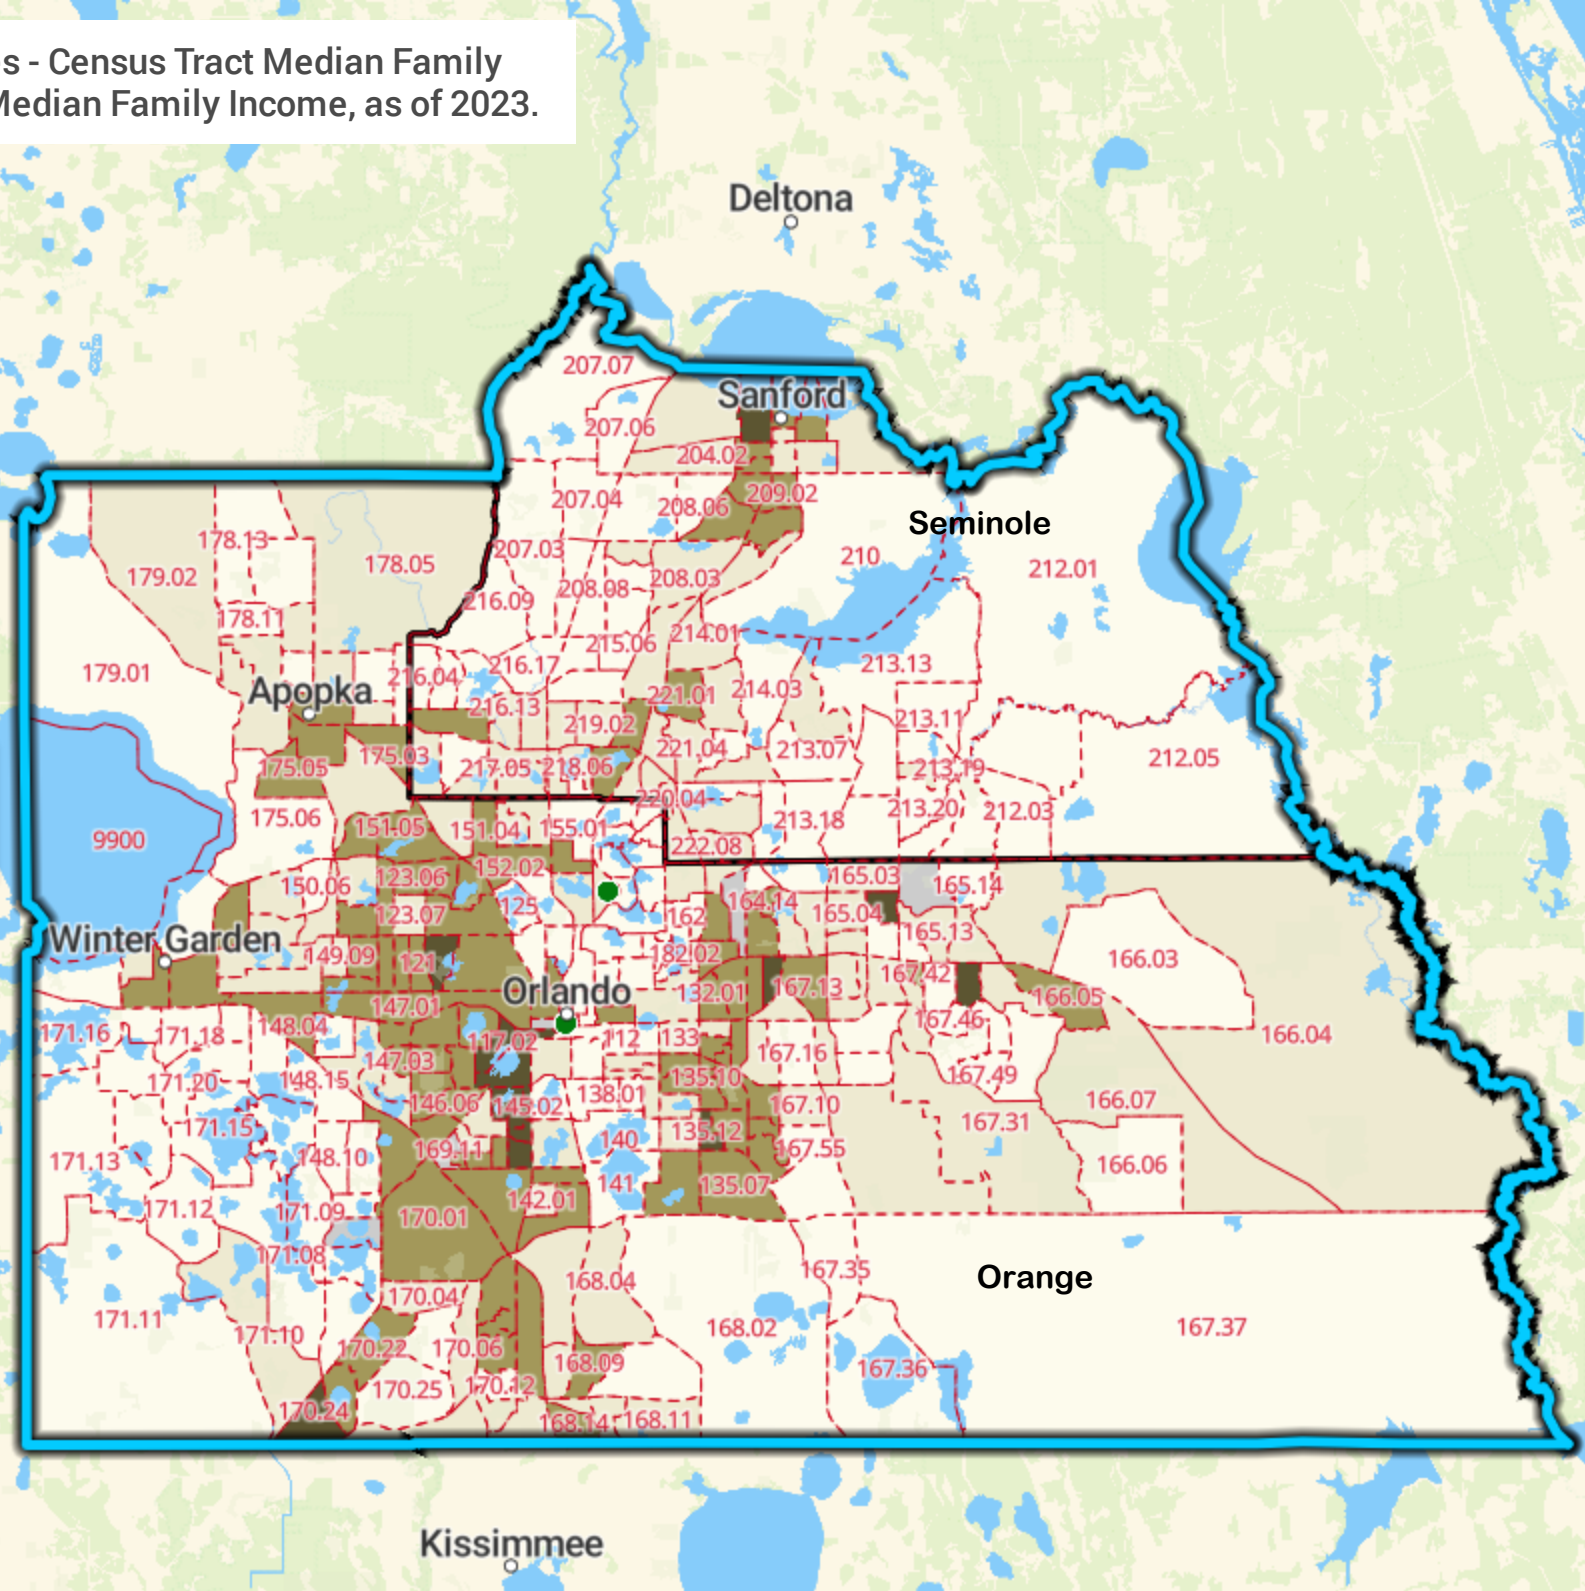

# Orange and Seminole Counties - Census Tract Median Family Income as a percent of Area Median Family Income, as of 2023.

Leesburg

● Branch\_Locations

📍 Orange and Seminole - 36740 Orlando MSA

--- Census Tracts 2020

▬ Counties 2020

Tract Median Family Income as % of AMFI

Source: FFIEC CRA

Year: 2023

- Insufficient Data
- 49.99% or less
- 50.00% - 79.99%
- 80.00% - 119.99%
- 120.00% or greater

Shaded by: Census Tract, 2020

Clermont

Kissimmee